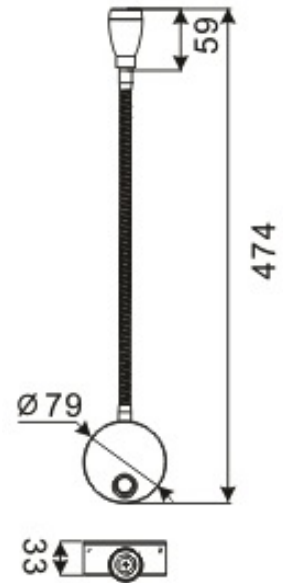

LED Wall Lighting – LR-W00126

Model No.	LR-W00126
LED Type	CREE XRC
LED Q'TY.	1
Beam Angle	15°
Minimum luminous flux(lm)	68
Voltage	120~240V
LED Watt	1W
Environmental Temperature	- 20°C~60°C
Environmental Humidity	0%-95%
Safety Class	I
Safety Type	IP20
Material	Aluminium
Driver	Included